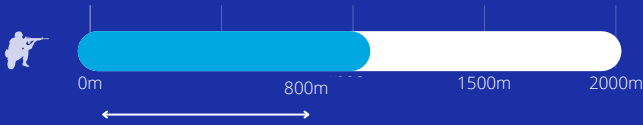

Shooting performance range :

KEY FEATURES

- User centric

An innovative reticle adapting to each zoom factor: From a real x1 materializing a red dot, the first focal plane reticle evolves at each stage up to Mildash/Mildot enabling a variety of shooting applications

TECHNICAL CHARACTERISTICS

Optical Performance :

Magnification and objective	1 - 8 x 24 mm
Field of view	21° - 2.3° (38m - 4m at 100m)
Ocular lens diameter	40 mm
Exit pupil	10 - 2,6 mm
Eye relief	85 mm
Reticule	First Focal Plane, polyvalent (MilDot, MilDash)
Parallax	Fix, 100 m
Light transmission	> 90 %
Diopter range	-36 / +26
Correction per click	0.1 mrad (1 cm at 100 m)
Vertical / Horizontal range	0 to +14 mrad / - 7 to +7 mrad, mechanical stops

Mechanical Data :

- Weight: 850g
- Dimensions: 303mm (L) x 67mm (H) x 81mm (W)
- Mechanical interfaces: Integrated STANAG 2324 / ringless
- Tube/ocular external diameters: 34/48 mm

Electrical Characteristics :